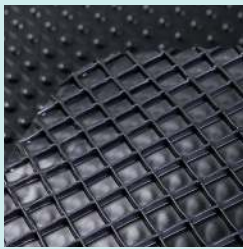

GIVE YOUR FEET A REST

E.S. PROBERBIRNS®

MADE IN USA

FEEL GOOD® ANTI-FATIGUE
ERGONOMICALLY DESIGNED
DOME SURFACED MAT

FEEL GOOD®

The **Feel Good® anti-fatigue mat** is a long-lasting, ergonomic solution for workspaces that require standing for lengthy periods of time. Designed with a non-slip raised dome surface, the **Feel Good® mat** provides all-day support that will not break down like traditional foam mats. Ideal for stand-up desks, cashier stations, assembly stations and service counters.

- Raised non-slip surface provides fatigue relief
- Waffle grip underside for hard floor or carpet
- Ideal solution for office, commercial, and light industrial applications
- Grease proof
- 2-Year Limited Manufacturer Warranty
- Made in USA

D FOR DRY APPLICATIONS

Feel Good® Anti-Fatigue Mat and Runner				
PART NO.	SIZE (WXL)	COLOR	THICKNESS	SHIPPING WT (LBS)
184552	2' x 3'	Black	3/8"	9
184543	3' x 5'	Black	3/8"	18
184545	3' x 10'	Black	3/8"	34

AVAILABLE IN LENGTHS UP TO 10'

WAFFLE BASE GRIPS FLOOR

FATIGUE RELIEF WITH NON-SLIP SURFACE