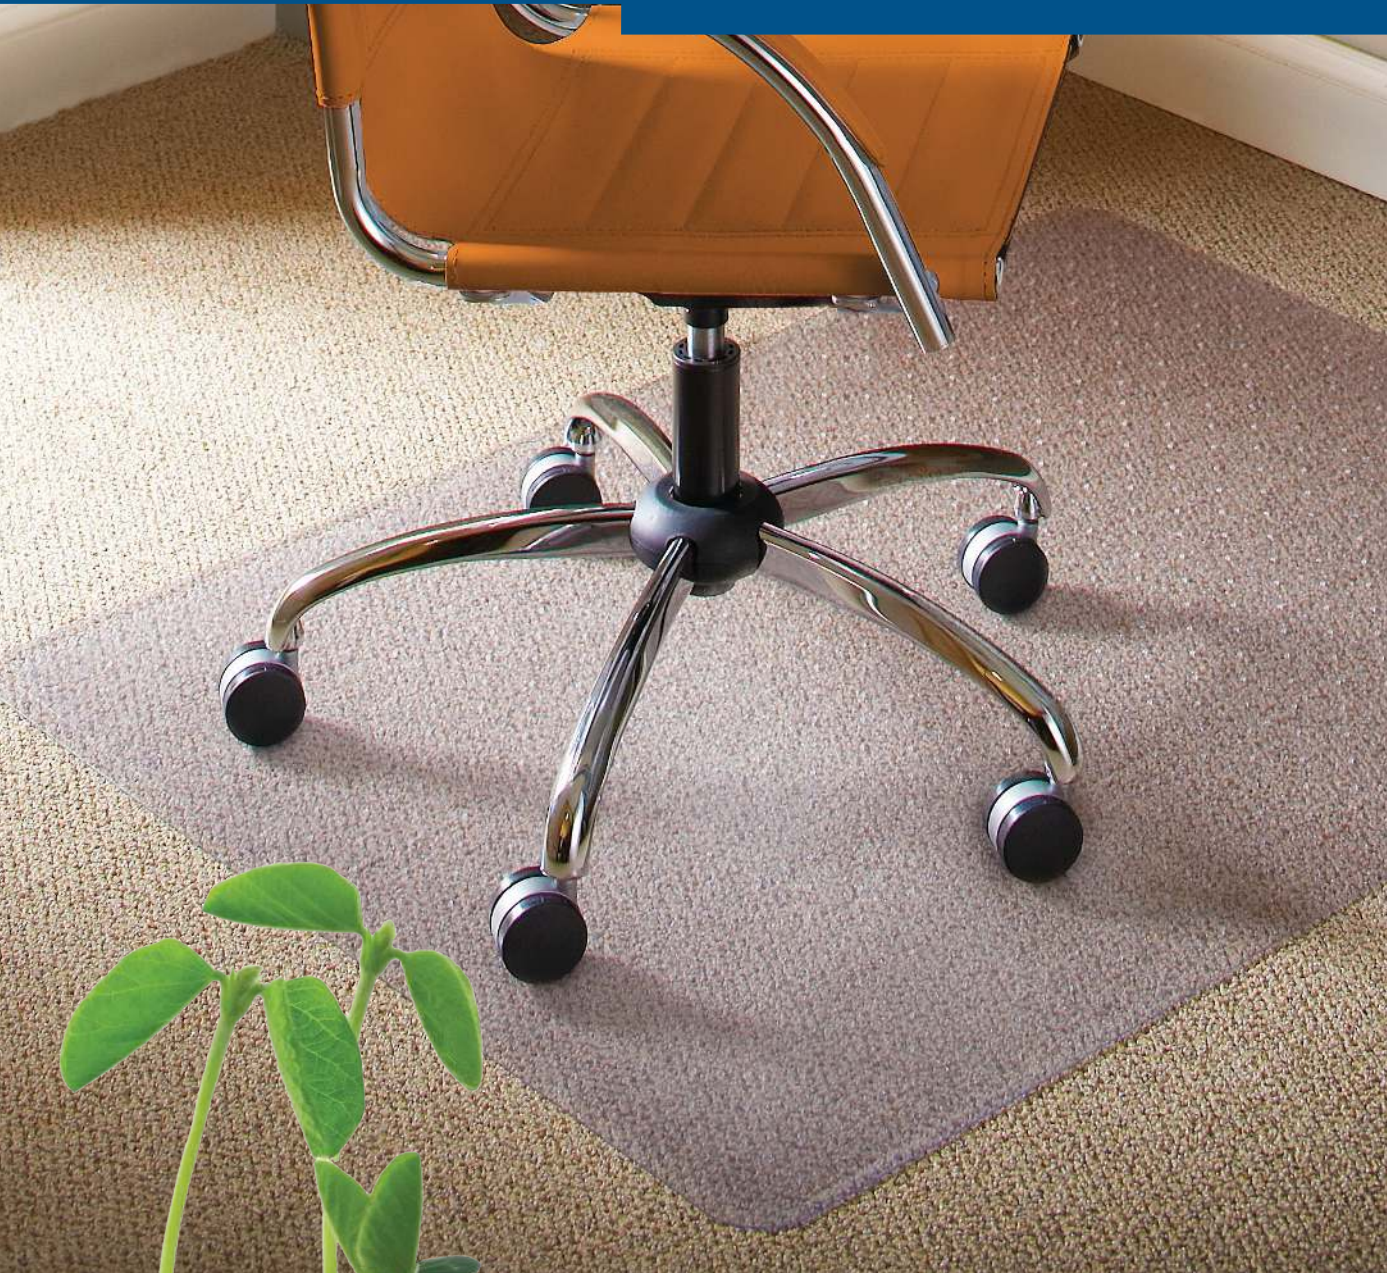

NATURAL BY DESIGN

E.S. PROBERBIRNS®

Made With
gen 7v
Plant-Based
BioPolymer

MADE IN USA

NATURAL ORIGINS®
FIRST CLEAR CHAIRMAT
MADE FROM RENEWABLE
PLANT SOURCES

NATURAL ORIGINS®

ES ROBBINS Natural Origins® Chair Mats are made with renewable plant-based materials to help reduce environmental impact. First USDA Certified chair mats on the market, Natural Origins® replaces traditional petroleum and fossil-fuel based phthalates with Gen7V®, a plant-based biopolymer.