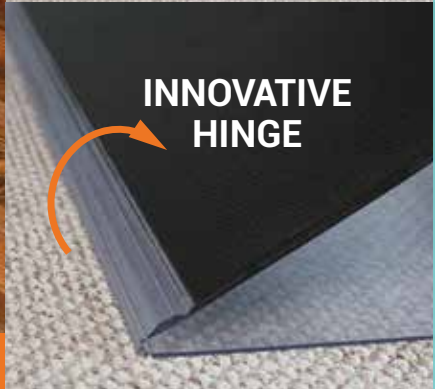

ACTIVELY INNOVATING

E.S. PROBBERS[®]

SIT. STAND. WORK. REPEAT.

SIT OR STAND MAT[®]
FIRST DUAL PURPOSE MAT
TO CREATE AN ACTIVE
HEALTHIER WORKSPACE

MADE IN USA

SIT OR STAND MAT®

The revolutionary **Sit or Stand Mat®** by **ES ROBBINS** is the first dual-purpose mat that combines anti-fatigue support with low pile carpet OR hard floor protection. The innovative hinge folds for a supportive foam cushion, then unfolds for a full-size chair mat. Sit or Stand Mat®, two mats in one for active workspaces.

- Easily fold for foam cushion, then unfold for full size chair mat
- Anti-fatigue support combined with floor protection
- Essential for sit-to-stand workspaces
- Available options:
 - ◆ Dual purpose for hard floors and low pile carpet
 - ◆ Anchormat® for low pile carpets